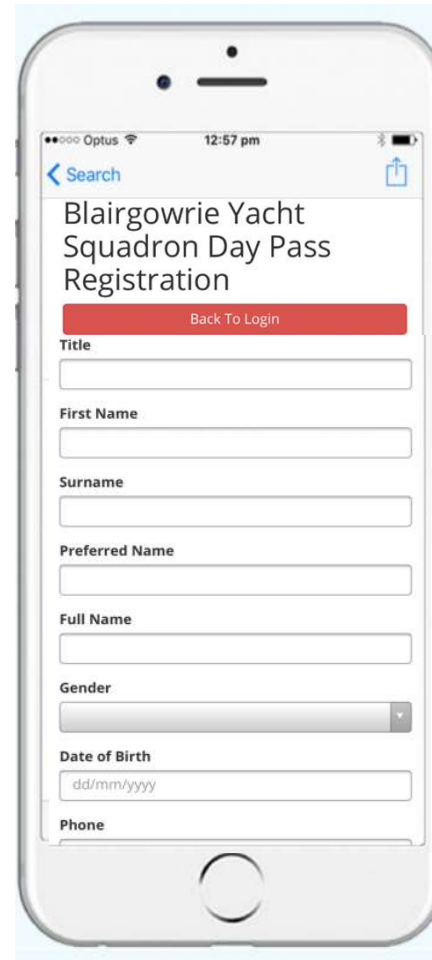

# Register for a BYS Day Pass using Member Point

Download the Member Point App on your smart phone or device

Select Blairgowrie YS & click Day Pass Register

Fill your details

Click Register Account & login to purchase your first Day Pass.