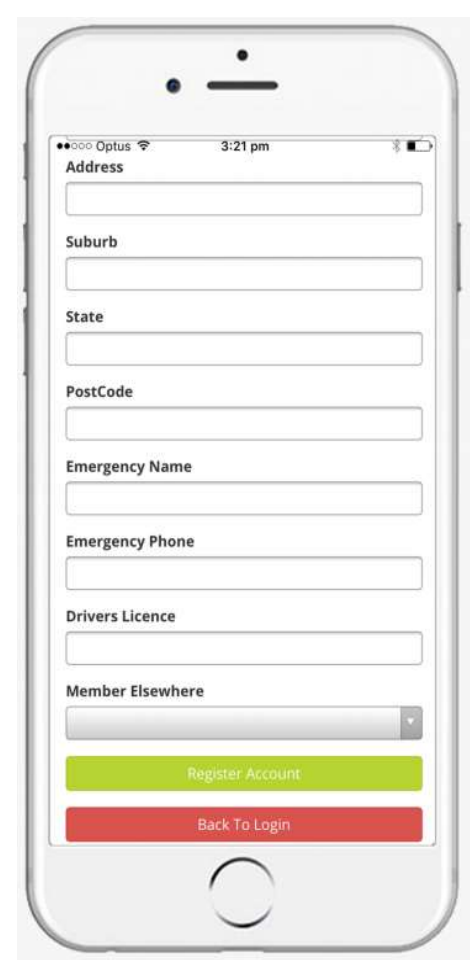

# Register for a BYS Day Pass using Member Point

Download the Member Point App on your smart phone or device

Select Blairgowrie YS & click Day Pass Register

Fill your details

Click Register Account & login to purchase your first Day Pass.